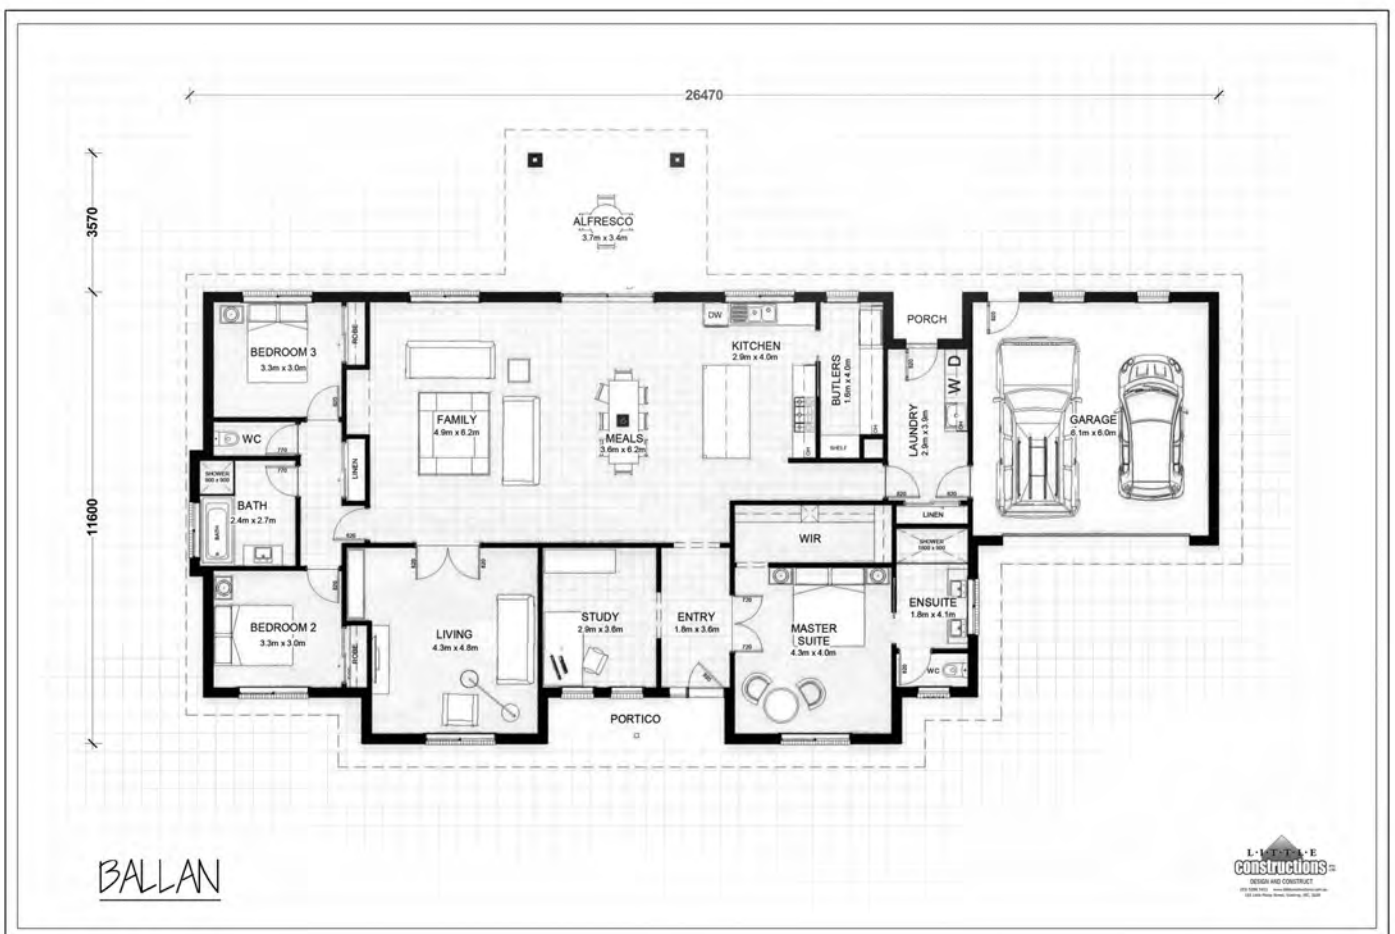

BALLAN - Acreege Home Design

"CUSTOMISED HOMES, WITHOUT THE
CUSTOM HOME PRICE TAG."